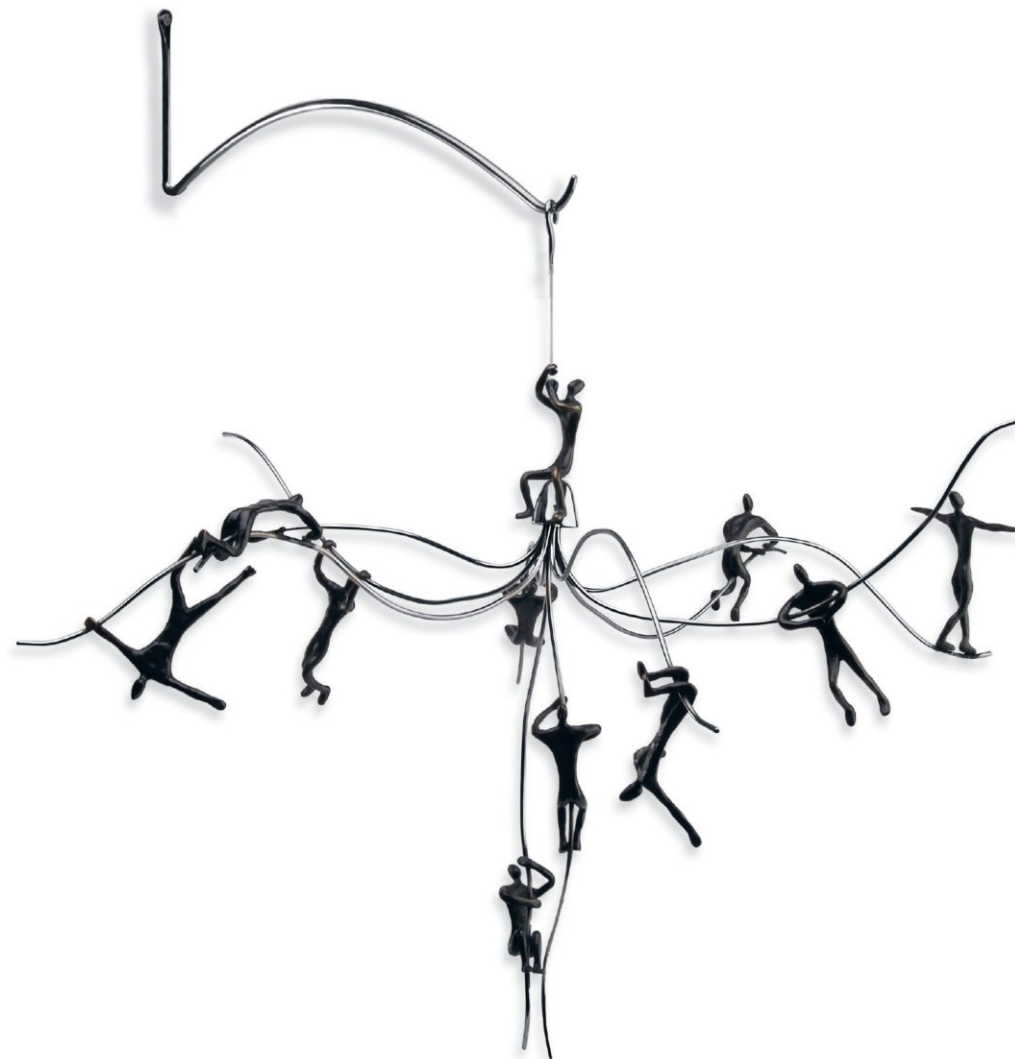

ID Shelf
Chromed Brass & Black Aluminium
MG432 • 22.5 X 19 X 13.5cms

Hangon Wall Hook
Bronzed Brass
MG395 • 10 X 12.5 X 6cms

People Tree
Bronzed Brass & Stainless Steel • Knockdown Assembly
MG317 • 66.5 X 61 X 40cms (Assembled)