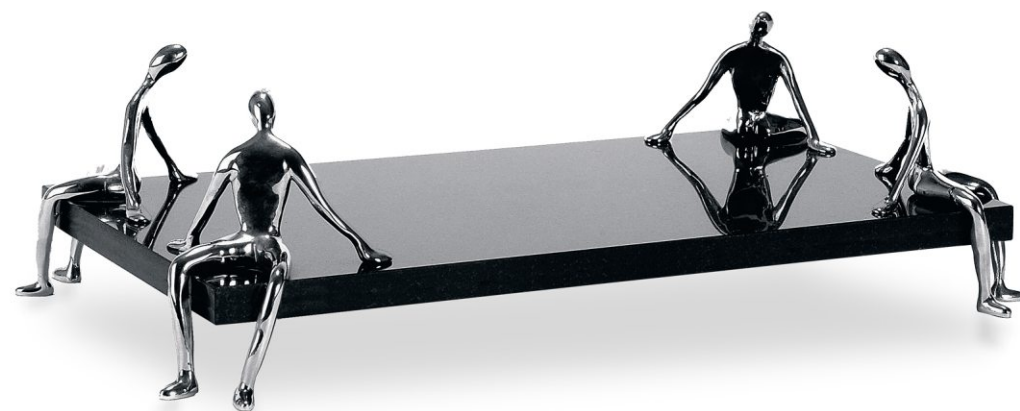

Lazy Platform

Chromed Brass & Granite

Small • MG120 • 38.5 X 22 X 7.5cms

Large • MG027 • 49 X 26 X 13.5cms

ID Wine Stack

Chromed Brass • Holds 1 to 6 Bottles

MG022 • 32 X 13 X 18.5cms