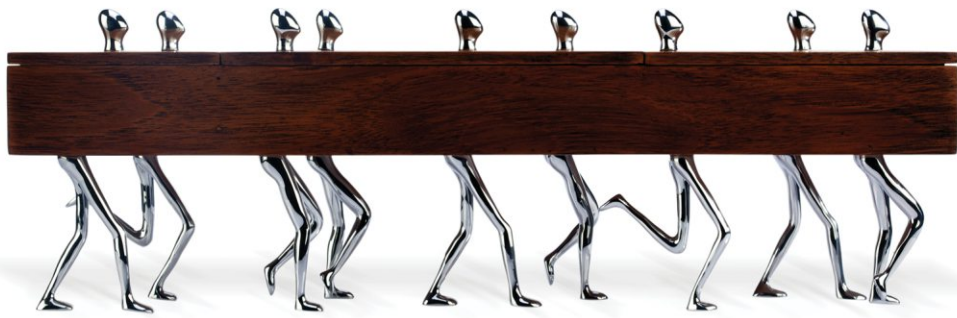

Anchor Card Holder new

Chromed Brass
MG653 • 5.5 X 3.5 X 8.5cms

Push Pins

Nickle Plated, Set of 6
MG649

Nine Walkers

Chromed Brass & Teak Wood
MG394 • 46 X 10 X 15.5cms

Seven Walkers

Chromed Brass & Teak Wood
MG393 • 32.5 X 10 X 13cms