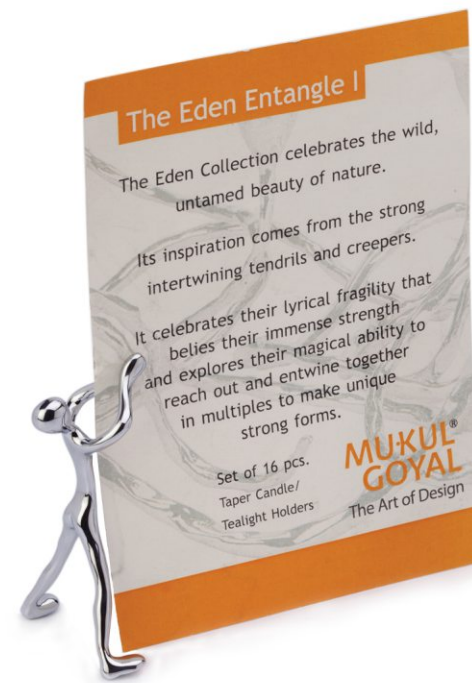

ID Keychain

Chromed Brass & Stainless Steel
MG604 • 11.5 X 5cms