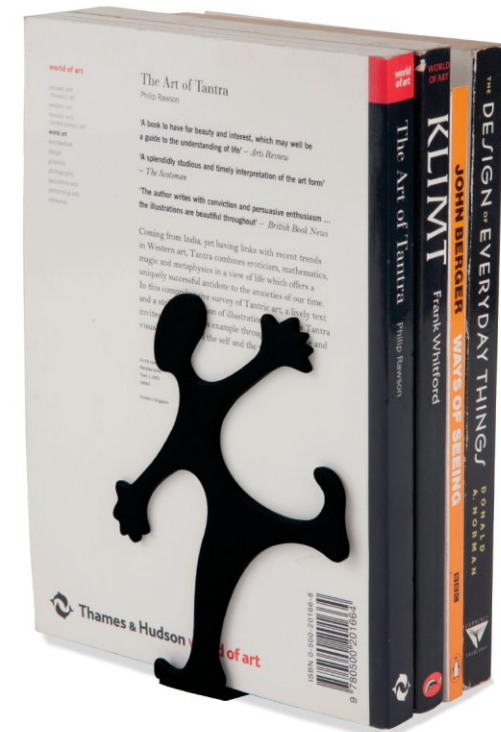

Splat Bookends

Coated Steel, Set of 2
10 X 10 X 13cms (each)
Black: MG613 • Red: MG615