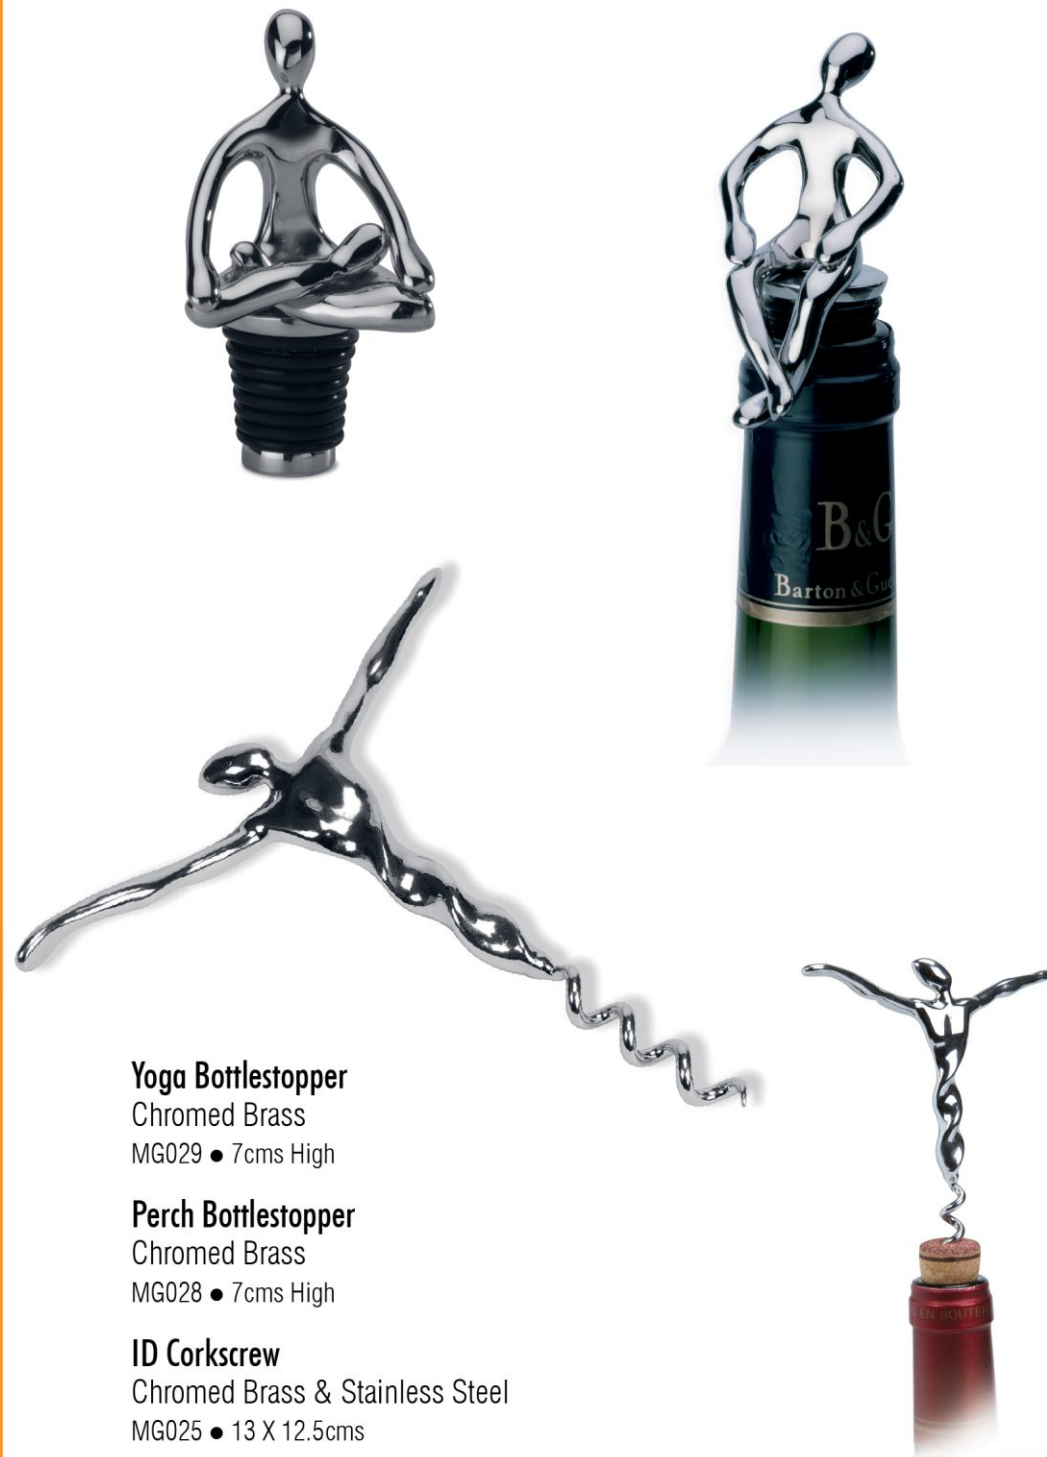

Heads Up Stopper new
 Chromed Brass
 MG193 • 3.5 X 2.5 X 6.5cms

Legs Up Stopper new
 Chromed Brass
 MG192 • 6 X 2.5 X 8.5cms

Yoga Bottlestopper
 Chromed Brass
 MG029 • 7cms High

Perch Bottlestopper
 Chromed Brass
 MG028 • 7cms High