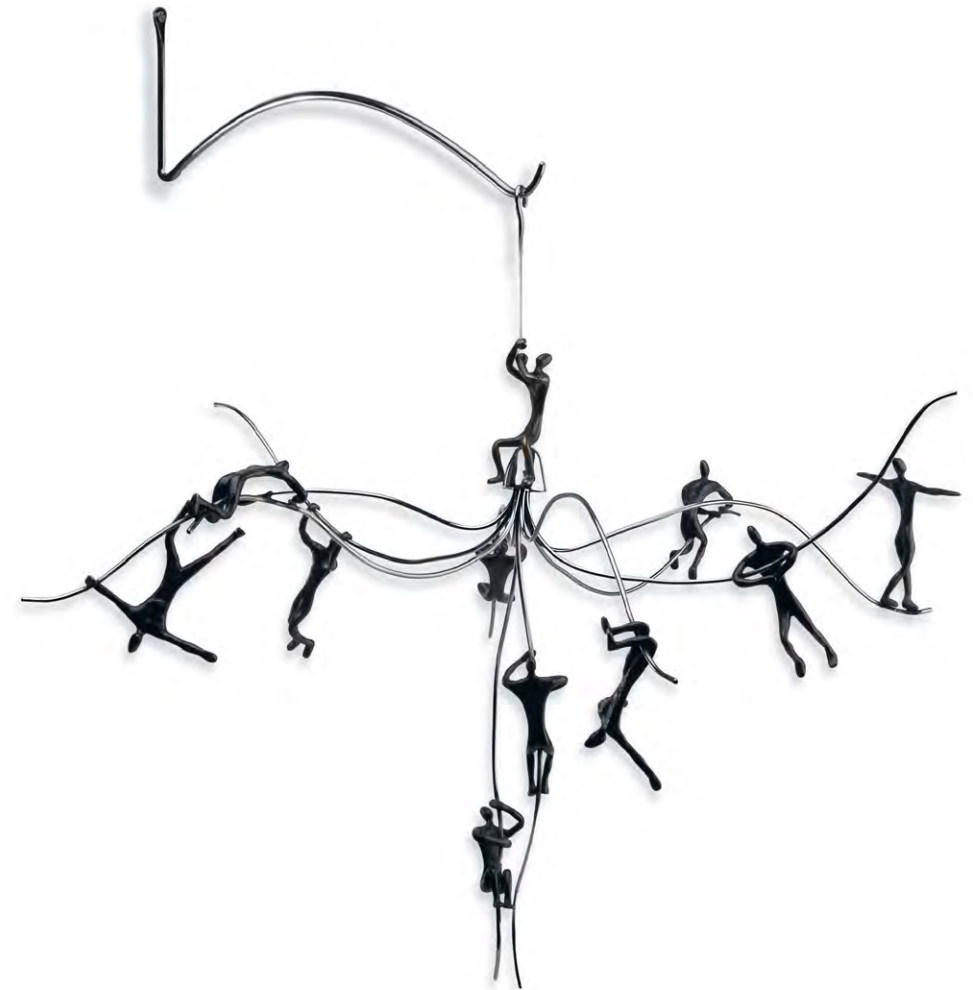

Mr. Lean Doorstopper

Chromed Brass & Rubber Coated Aluminium
MG339 • 11 X 5.5 X 18.5cms