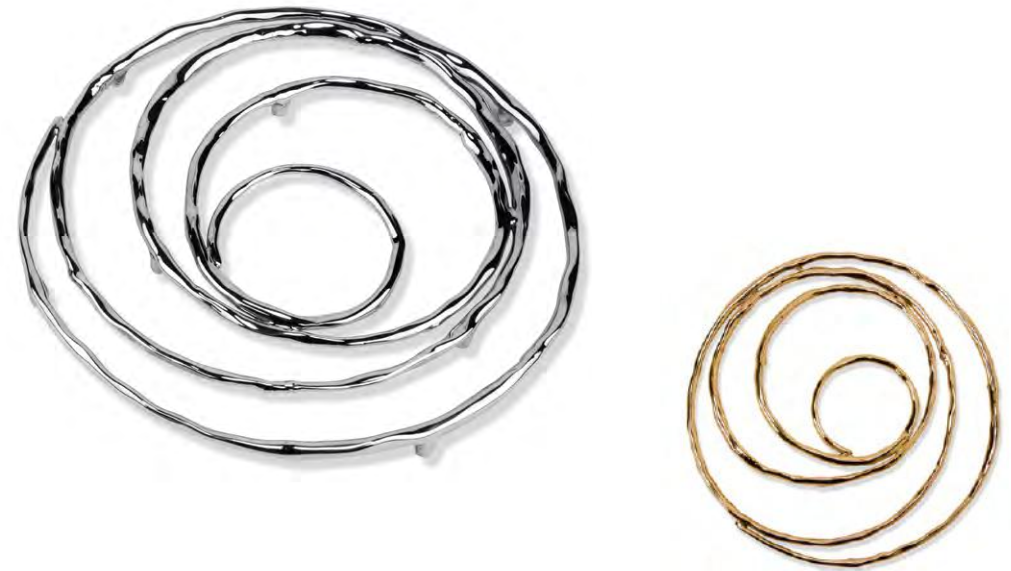

Eden Trivet
Brass
18cms Dia
Gold: MG061 • Chrome: MG062